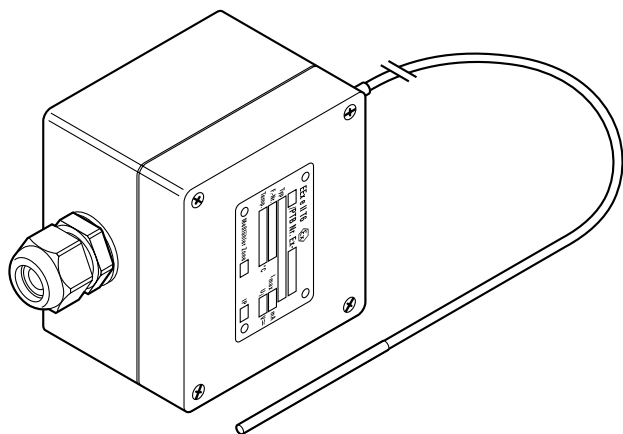

### TEMPERATURE SENSOR FOR HAZARDOUS AREAS

3 wire nVent RAYCHEM Pt 100 sensor connected to a black glass fiber reinforced polyester junction box with 4 front entry spring-type terminals.

M20 EEx e cable gland preinstalled.

#### SENSOR

Type	Pt 100 (3 wire) DIN IEC 751, Class B.
Material	extension cable and tip both stainless steel (MI)
Temperature measuring range	-100°C to +500°C
Maximum exposure temp. tip	+585°C
Length	2 m
Diameter	ca 3 mm
Minimum bending radius	extension cable: 20 mm, the measuring tip should not be bent

## ENCLOSURE

Material	Glass fiber reinforced polyester (black)
Ingress protection	IP66
Dimensions	With = 80 mm Height = 75 mm Depth = 55 mm
Cable entry	M20 (EEx e) suitable for cable diameters ranging from 10 mm to 14 mm
Operating temperature	-50°C to +60°C
Sealing gasket material	tongue and groove system with silicone seal
Cover screws	Stainless steel M4 threaded
Mounting	For pipe mount use JB-SB-26 wall mount surface mount via moulded holes at 68 x 45 mm