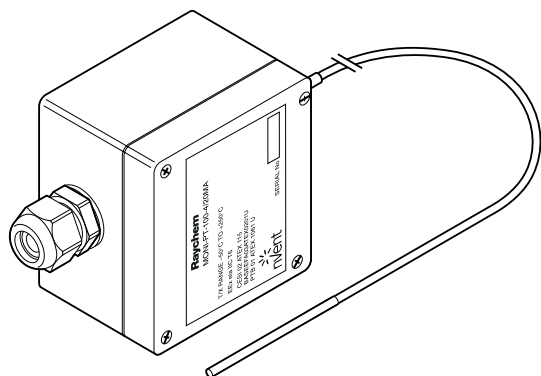

MONI-PT100-4/20MA

3 WIRE PT 100 SENSOR WITH 4 TO 20 MA TRANSMITTER FOR HAZARDOUS AREA

nVent RAYCHEM Pt 100 sensor connected to a 4-20 mA transmitter built in a black glass fiber reinforced polyester junction box with M20 cable gland (Blue).

SENSOR

| | |
|------------------------------|--|
| Type | Pt 100 (3 wire) DIN IEC 751, Class B. |
| Material | extension cable and tip both stainless steel (MI). |
| Temperature measuring range: | -50°C to +250°C (transmitter) |
| Maximum exposure temp. tip | +585°C |
| Length | 2 m |
| Diameter | ca 3 mm |
| Minimum bending radius | extension cable: 20 mm, the measuring tip should not be bent |

ENCLOSURE

| | |
|-------------------------|--|
| Ingress protection | IP66 |
| Material | Glass fiber reinforced polyester (black) |
| Dimensions | Width = 80 mm Height = 75 mm Depth = 55 mm |
| Cable gland | M20, blue (EEx e) suitable for cable diameters ranging from 10 mm to 14 mm |
| Operating temperature | -20°C to +55°C |
| Sealing gasket material | tongue and groove system with silicone seal |
| Cover screws | Stainless steel M4 threaded |
| For pipe mounting use | JB-SB-26 |